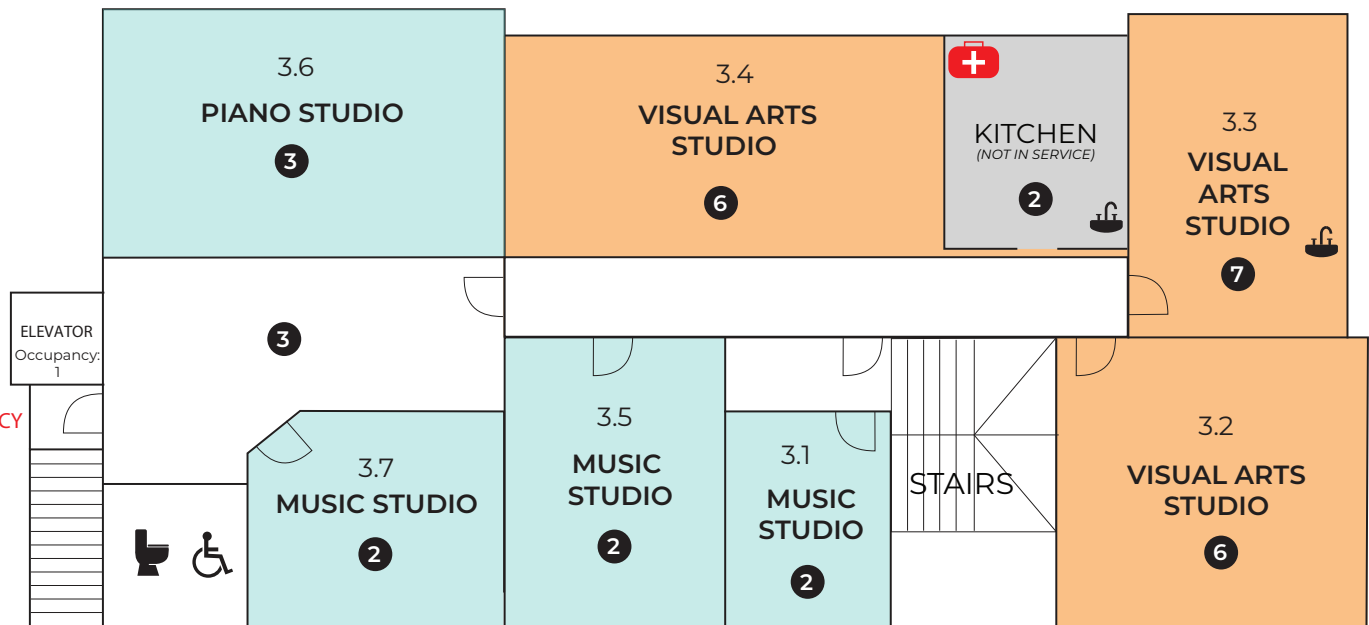

# Upper Floor

2425 St. Johns St

Gallery

Ceramics

Music

Visual Arts

= OCCUPANCY

ST. JOHNS STREET

ENTRANCE/EXIT  
TAKE STAIRS FROM CP GALLERY

ST. ANDREWS STREET

PARKING LOT

KYLE STREET

EMERGENCY  
EXIT