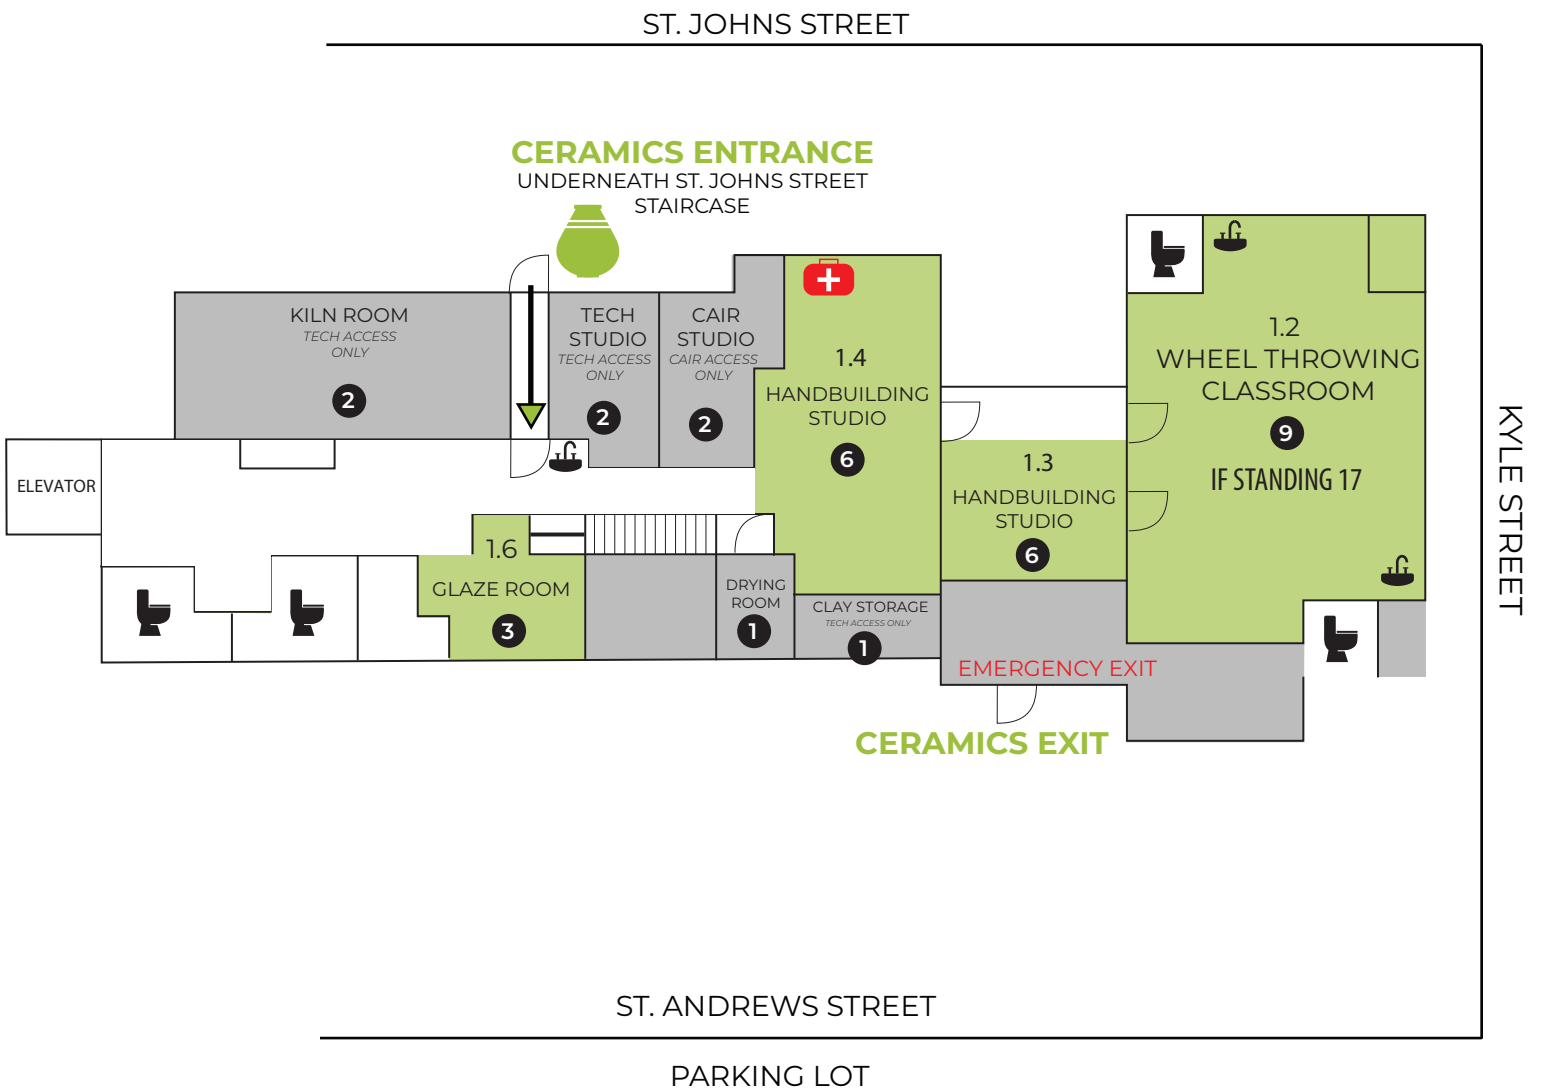

Ceramics

Music

Visual Arts

= OCCUPANCY

🇨🇷 = FIRST AID KIT

🚰 = SINKS WITH CLAY TRAPS

Main Floor

2425 St. Johns St

Gallery

Ceramics

Music

Visual Arts

= OCCUPANCY

= PARENTAL WAITING AREA

= FIRST AID KIT

Upper Floor

2425 St. Johns St

= OCCUPANCY

● = PARENTAL WAITING AREA

⊕ = FIRST AID KIT

ST. JOHNS STREET

ENTRANCE/EXIT
TAKE STAIRS FROM CP GALLERY

ST. ANDREWS STREET

PARKING LOT