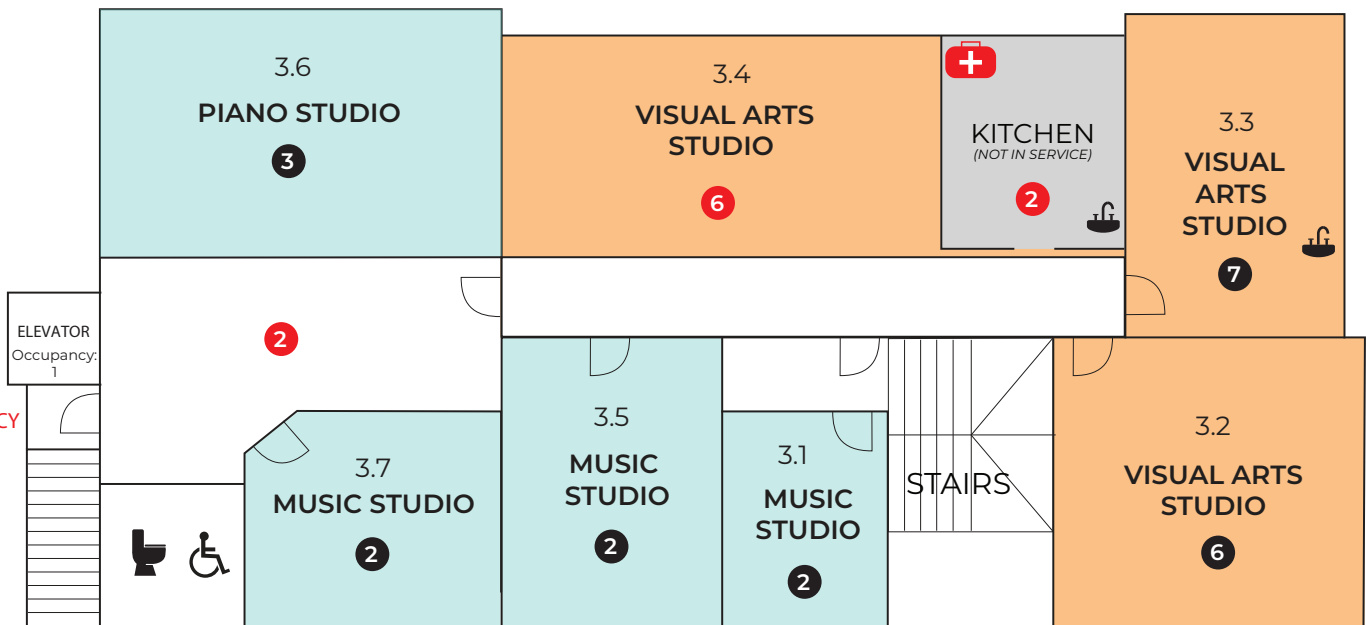

Gallery

Ceramics

Music

Visual Arts

= OCCUPANCY

= PARENTAL WAITING AREA

= FIRST AID KIT

Upper Floor

2425 St. Johns St

= OCCUPANCY

● = PARENTAL WAITING AREA

⊕ = FIRST AID KIT

ST. JOHNS STREET

ENTRANCE/EXIT
TAKE STAIRS FROM CP GALLERY

ST. ANDREWS STREET

PARKING LOT