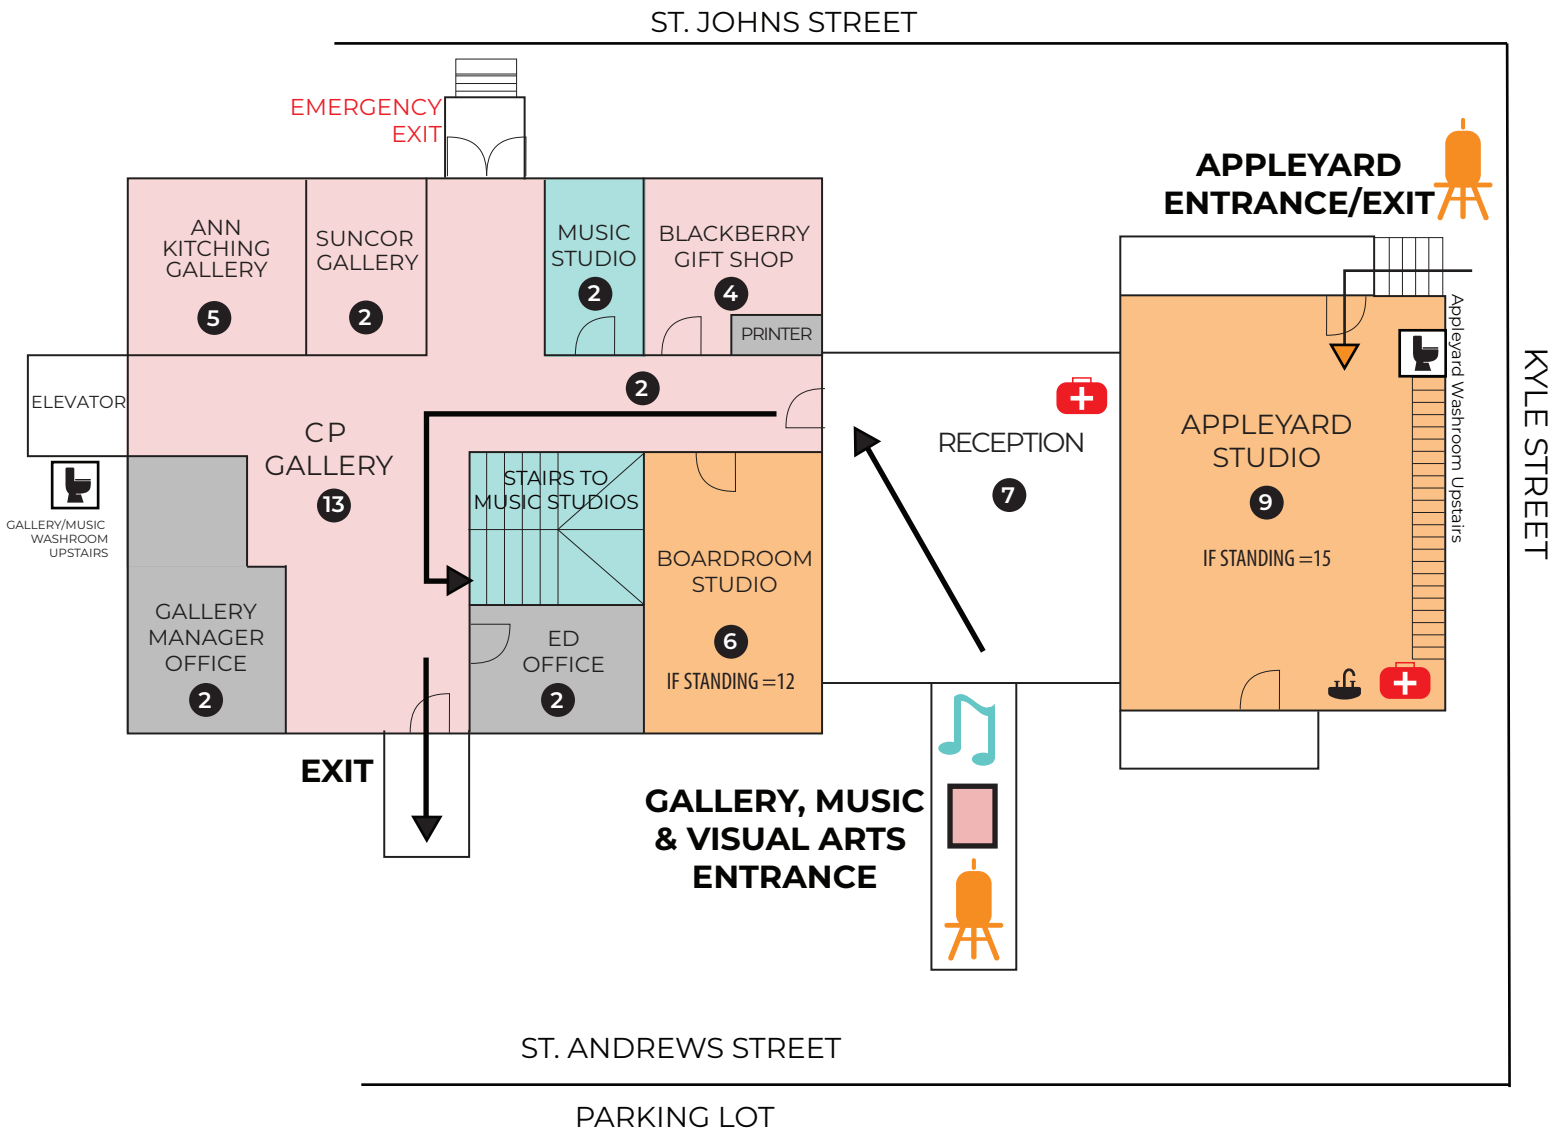

Ceramics

Music

Visual Arts

= OCCUPANCY

🇨🇷 = FIRST AID KIT

🚰 = SINKS WITH CLAY TRAPS

Main Floor

2425 St. Johns St

Gallery

Ceramics

Music

Visual Arts

= OCCUPANCY

= PARENTAL WAITING AREA

= FIRST AID KIT

Upper Floor

2425 St. Johns St

= OCCUPANCY

● = PARENTAL WAITING AREA

⊕ = FIRST AID KIT

ST. JOHNS STREET

ENTRANCE/EXIT
TAKE STAIRS FROM CP GALLERY

ST. ANDREWS STREET

PARKING LOT