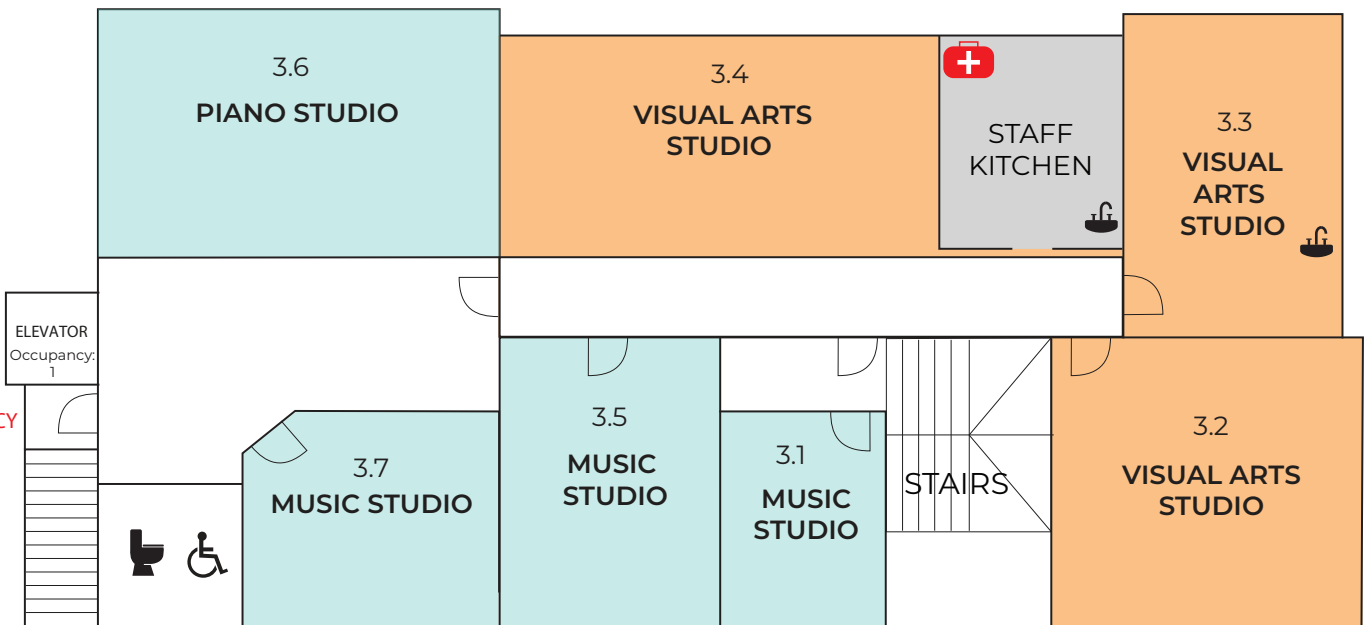

Gallery

Ceramics

Music

Visual Arts

= FIRST AID KIT

= SINKS WITH CLAY TRAPS

ST. JOHNS STREET

Ceramics please enter through Reception (see Main Floor Map)

Visual Arts

= FIRST AID KIT

Upper Floor

2425 St. Johns St

ST. JOHNS STREET

KYLE STREET

ENTRANCE/EXIT
TAKE STAIRS FROM CP GALLERY

ST. ANDREWS STREET

PARKING LOT