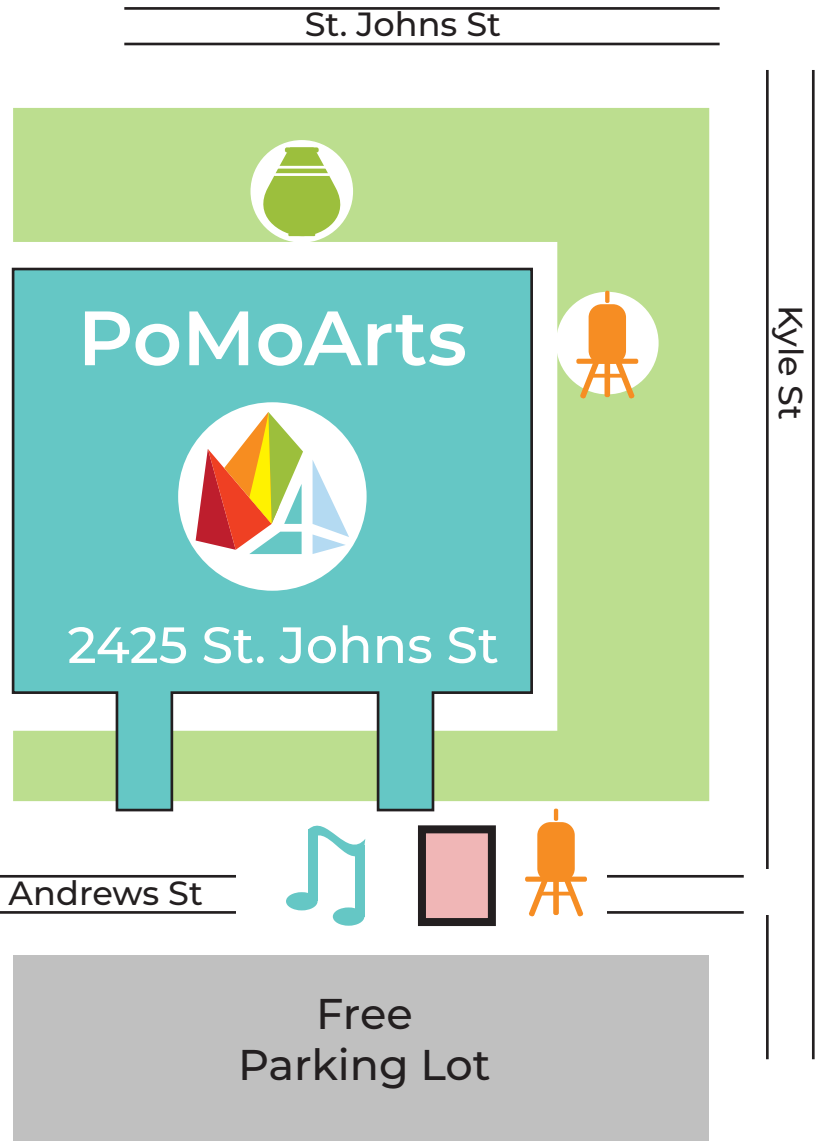

PoMoArts Floor Plan

2425 St. Johns St

Gallery

Ceramics

Music

Visual Arts

PoMoArts is continuing to maintain separate entrances for different programs.

Use these maps to plan your visit!

Lower Floor

2425 St. Johns St

Main Floor

2425 St. Johns St

Gallery

Ceramics

Music

Visual Arts

Upper Floor

2425 St. Johns St

Gallery

Ceramics

Music

Visual Arts

ST. JOHNS STREET

MUSIC & VISUAL ARTS ENTRANCE/EXIT
TAKE STAIRS FROM CP GALLERY

ST. ANDREWS STREET

PARKING LOT

KYLE STREET