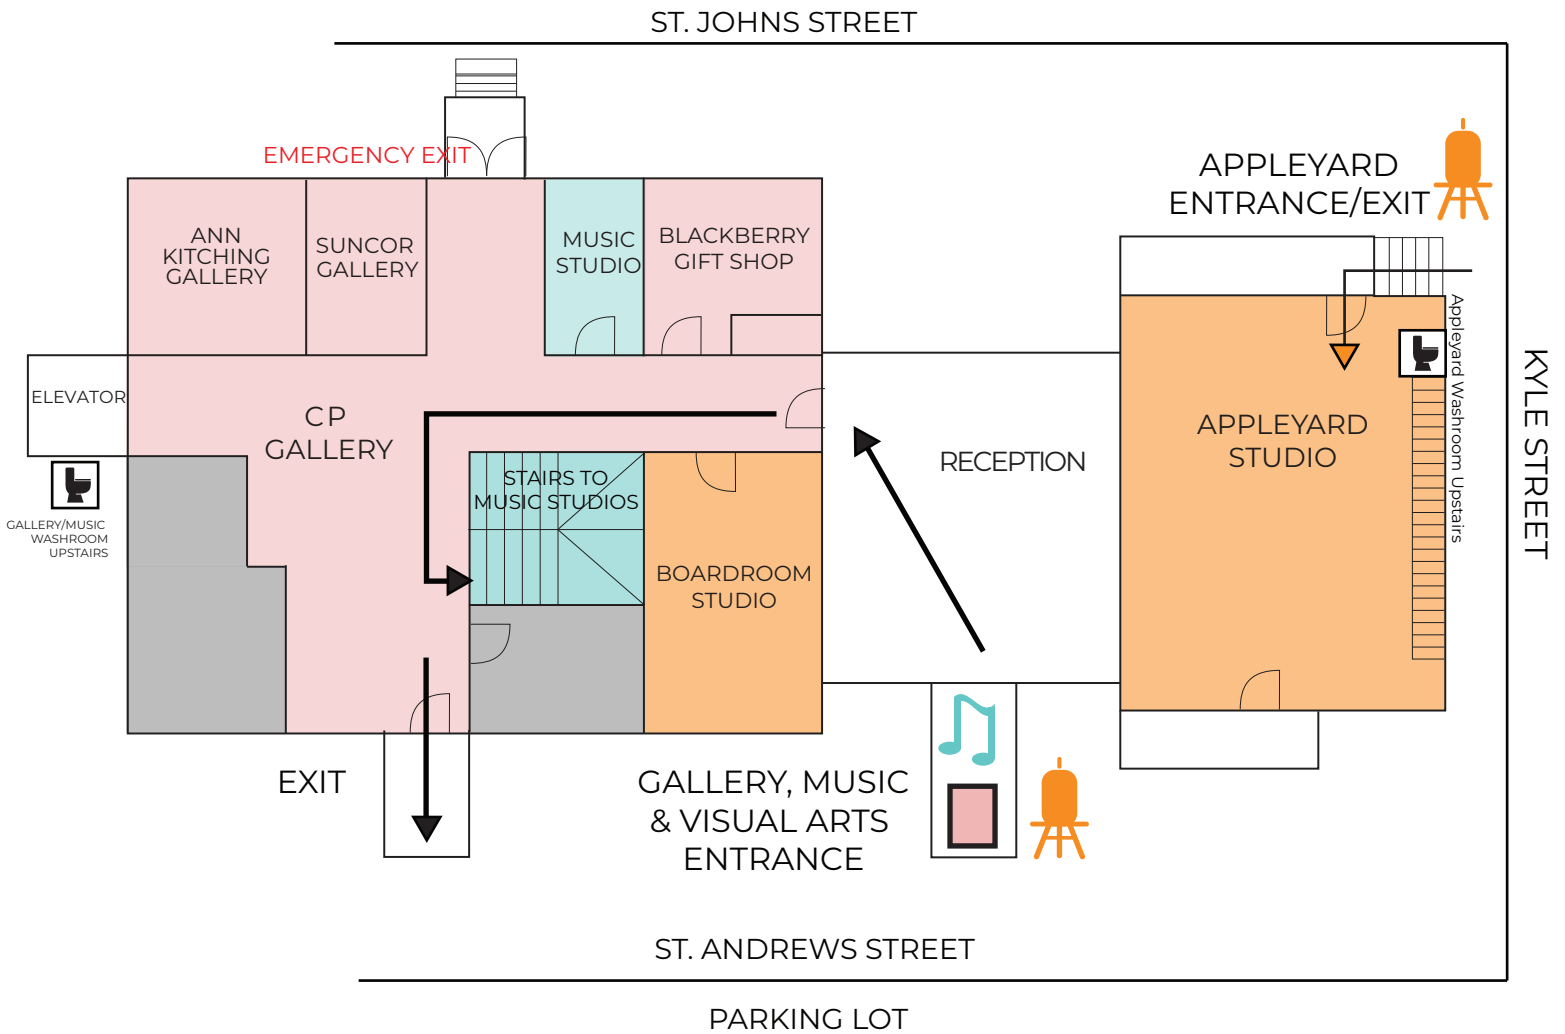

PoMoArts Floor Plan

2425 St. Johns St

Gallery

Ceramics

Music

Visual Arts

PoMoArts is continuing to maintain separate entrances for different programs.

Use these maps to plan your visit!

Lower Floor

2425 St. Johns St

Main Floor

2425 St. Johns St

Gallery

Ceramics

Music

Visual Arts

Upper Floor

2425 St. Johns St

Gallery

Ceramics

Music

Visual Arts

ST. JOHNS STREET

MUSIC & VISUAL ARTS ENTRANCE/EXIT
TAKE STAIRS FROM CP GALLERY

ST. ANDREWS STREET

PARKING LOT

KYLE STREET