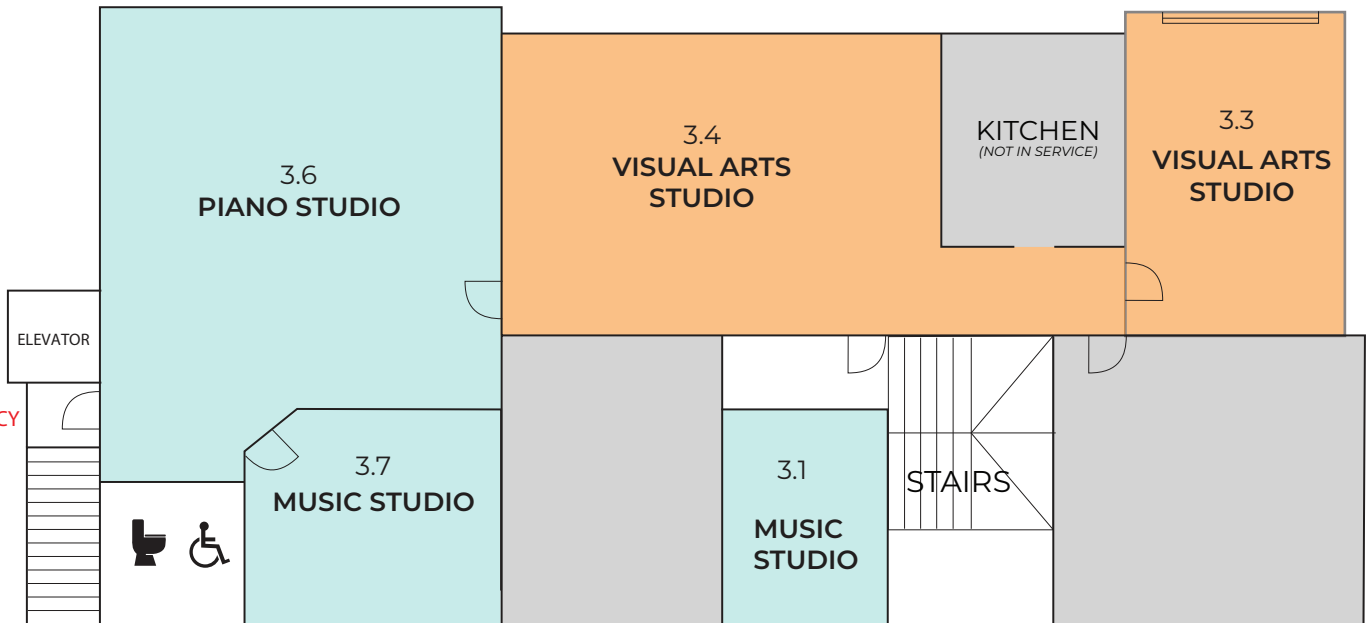

Upper Floor

2425 St. Johns St

Gallery

Ceramics

Music

Visual Arts

ST. JOHNS STREET

MUSIC & VISUAL ARTS ENTRANCE/EXIT
TAKE STAIRS FROM CP GALLERY