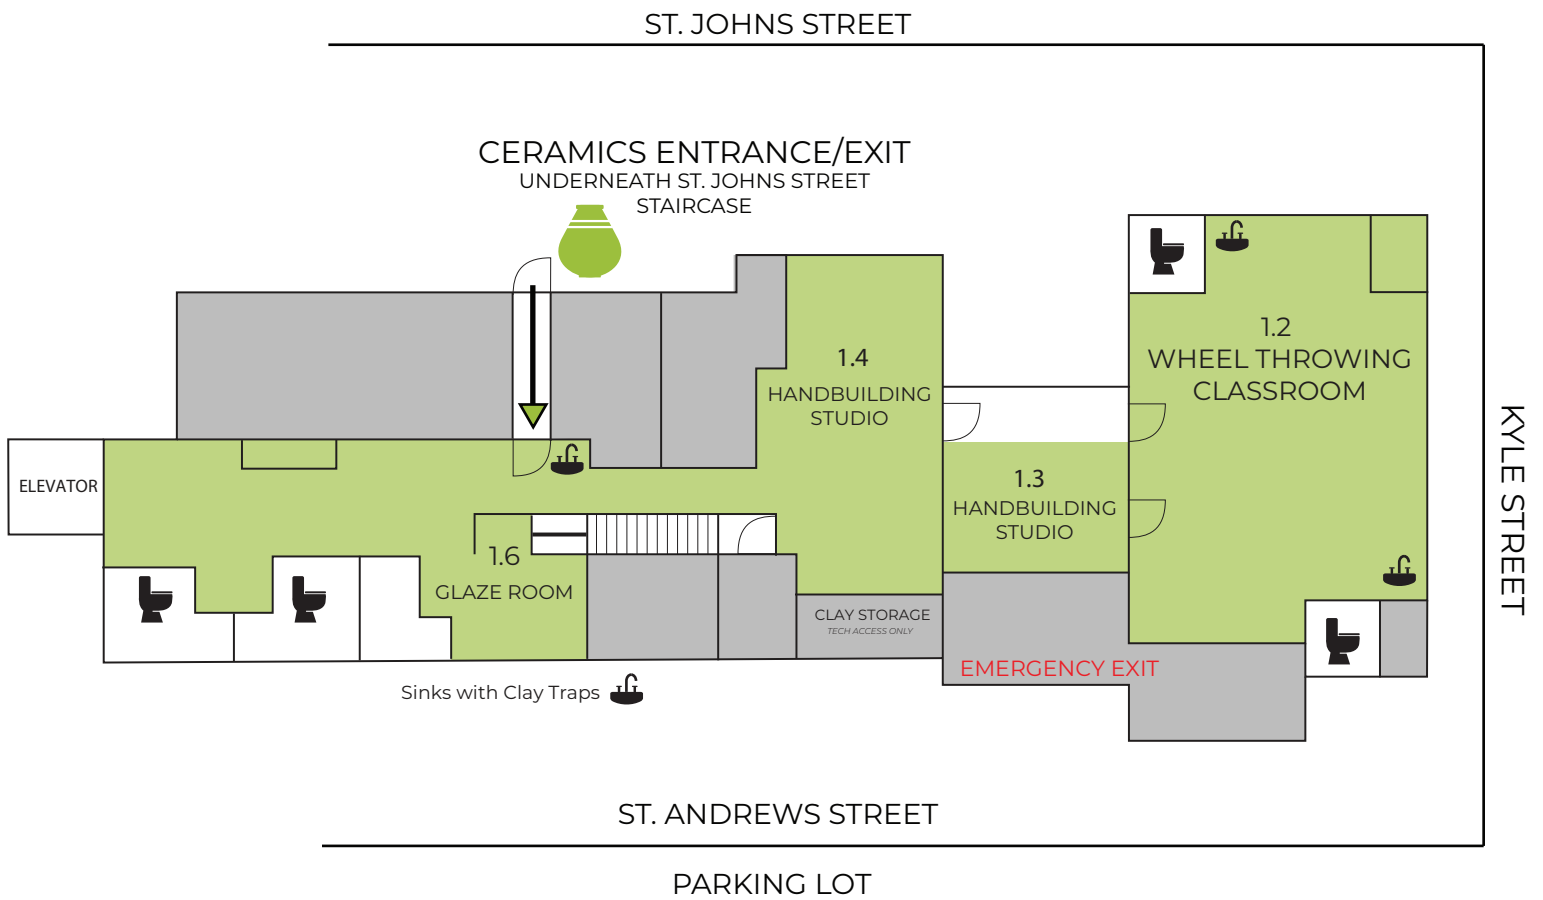

PoMoArts Floor Plan

2425 St. Johns St

Gallery

Ceramics

Music

Visual Arts

PoMoArts is continuing to maintain separate entrances for different programs.

Use these maps to plan your visit!

Lower Floor

2425 St. Johns St

Main Floor

2425 St. Johns St

Gallery

Ceramics

Music

Visual Arts

ST. ANDREWS STREET

PARKING LOT

KYLE STREET