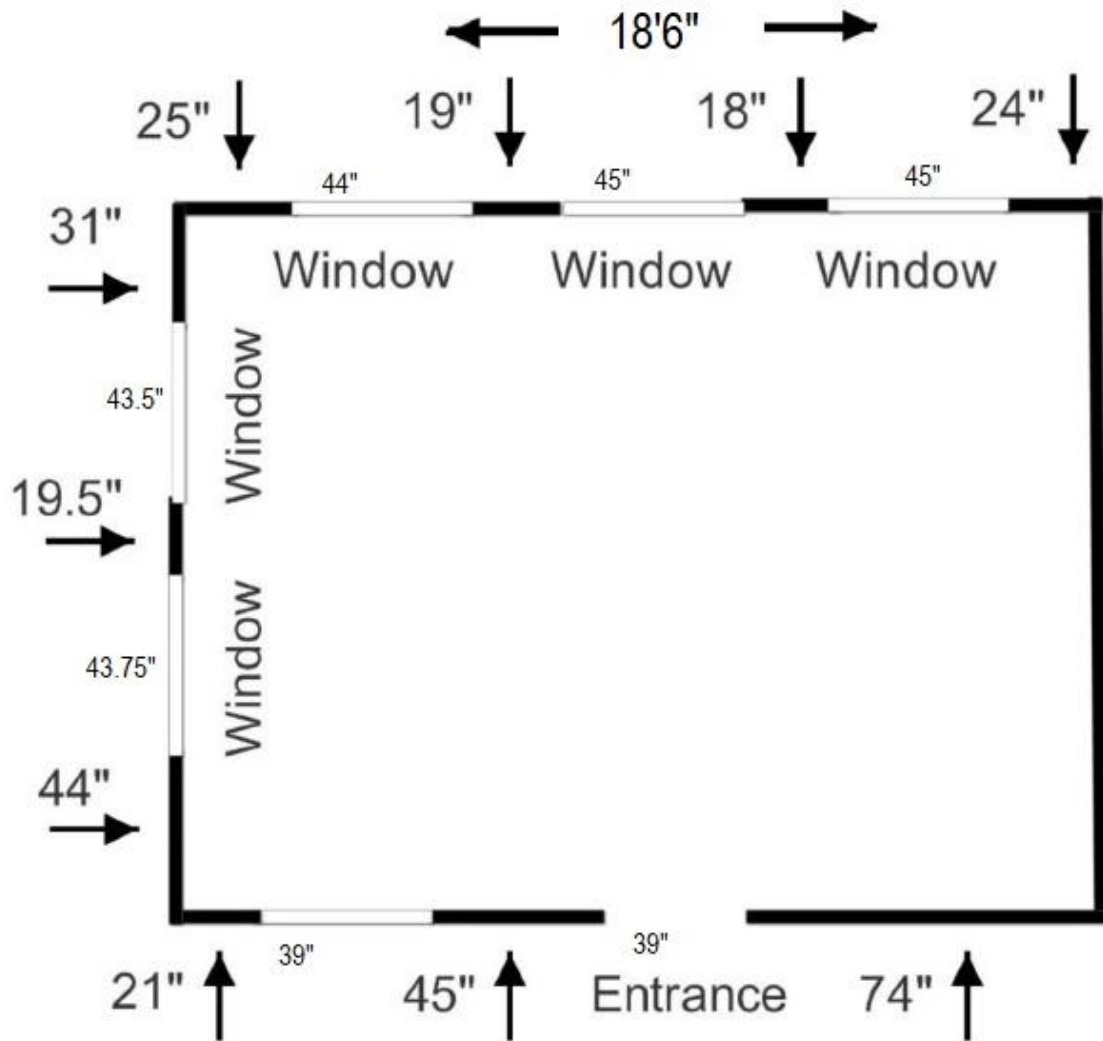

Ann Kitching Gallery

Hangable Wall

Unusable Space

← 181" (15'1")

Wall space: 29 linear feet or 884 cm

Floor space: 275 square feet