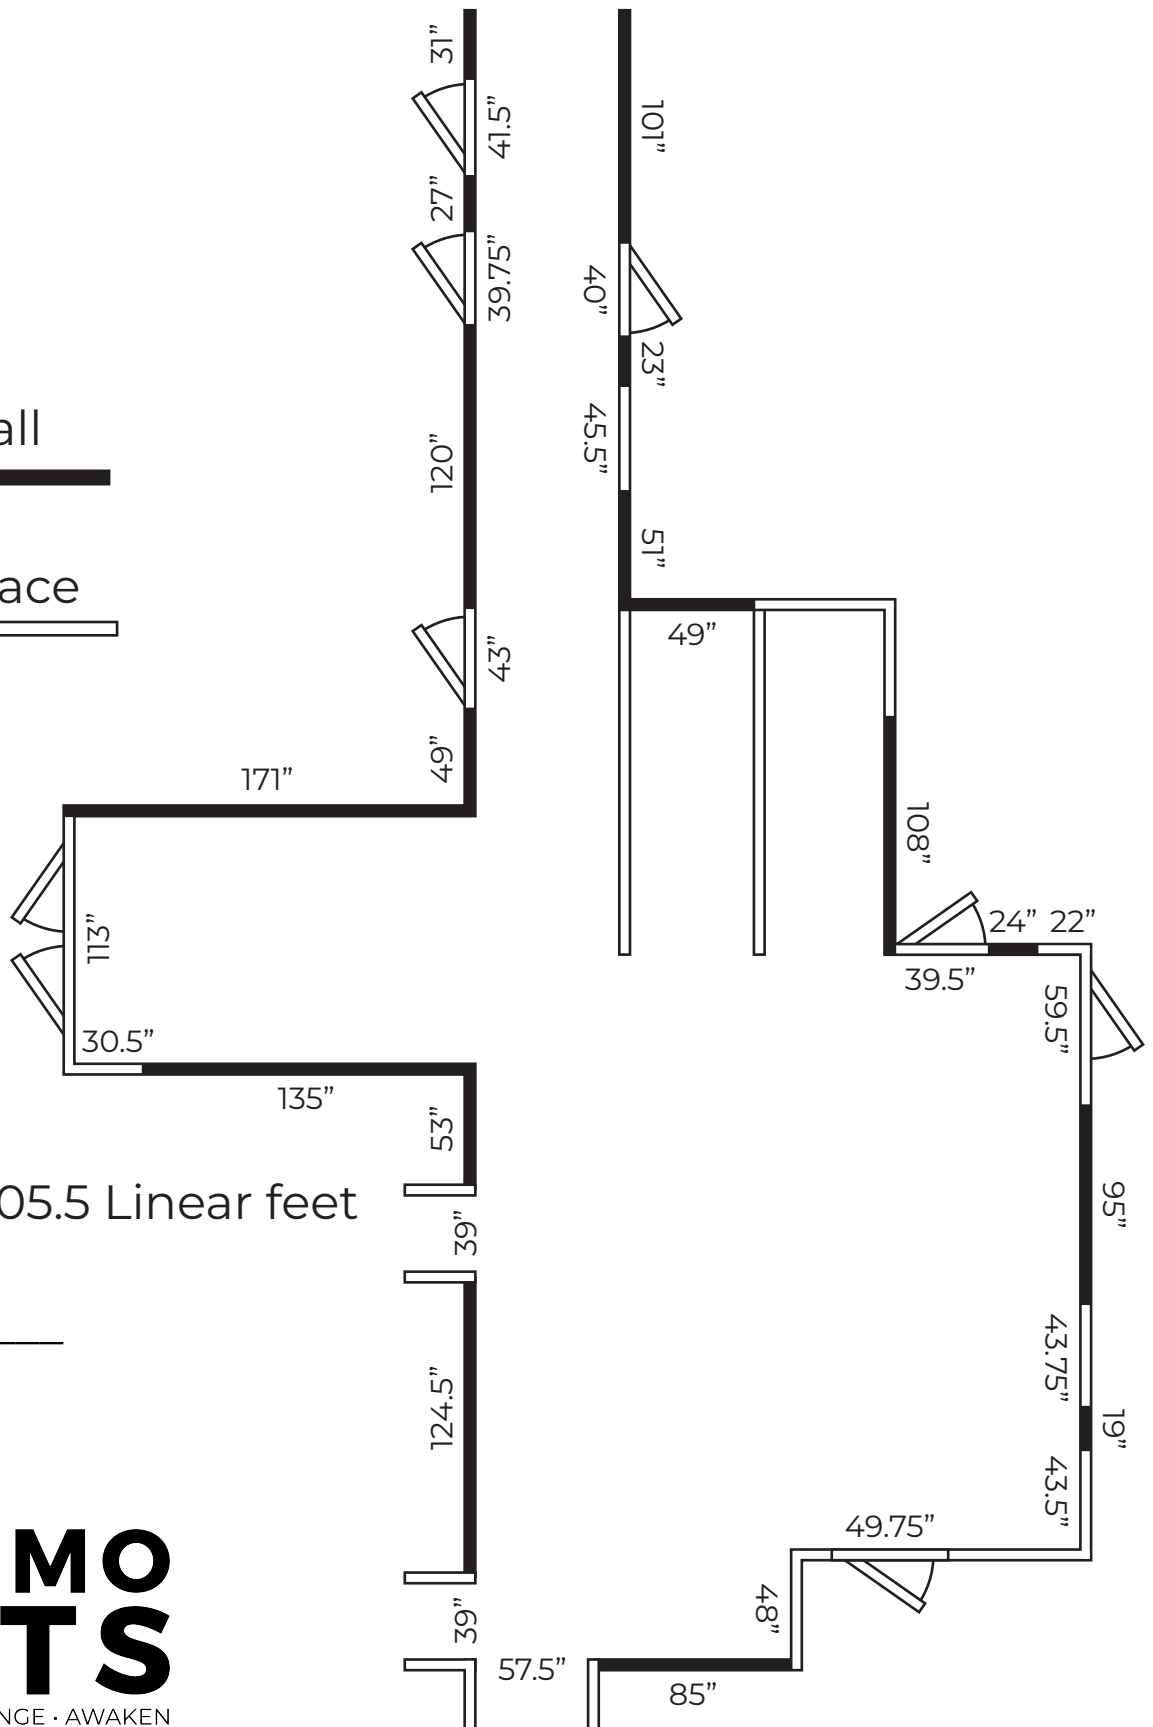

Canadian Pacific Gallery

Hangable Wall

Unusable Space

Entrance

Wall Space: 105.5 Linear feet
or 3215 cm

Floor Space: ____