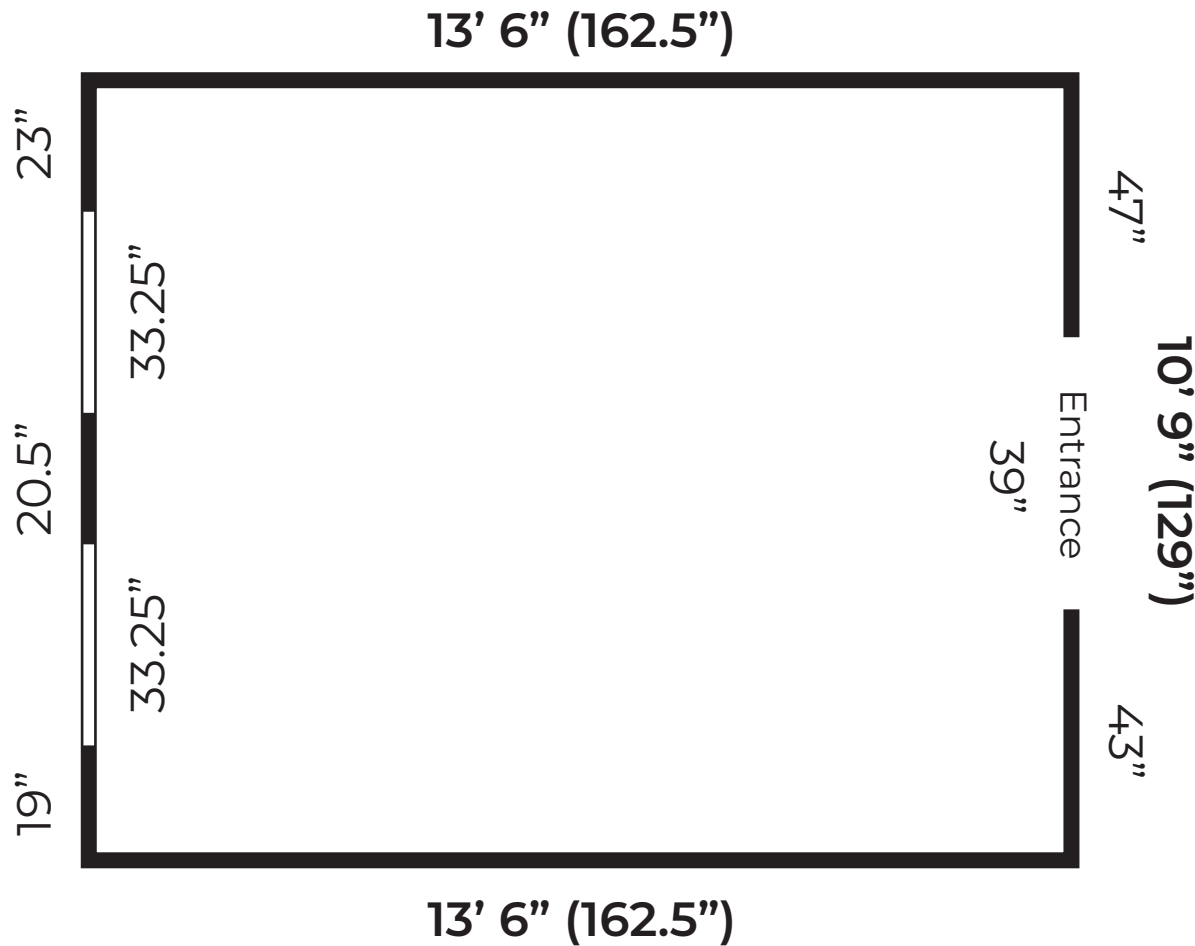

Beedie Living Gallery

Hangable Wall

Windows

Wall Space: 39.8 Linear feet or 1212 cm

Floor Space: 145 square feet