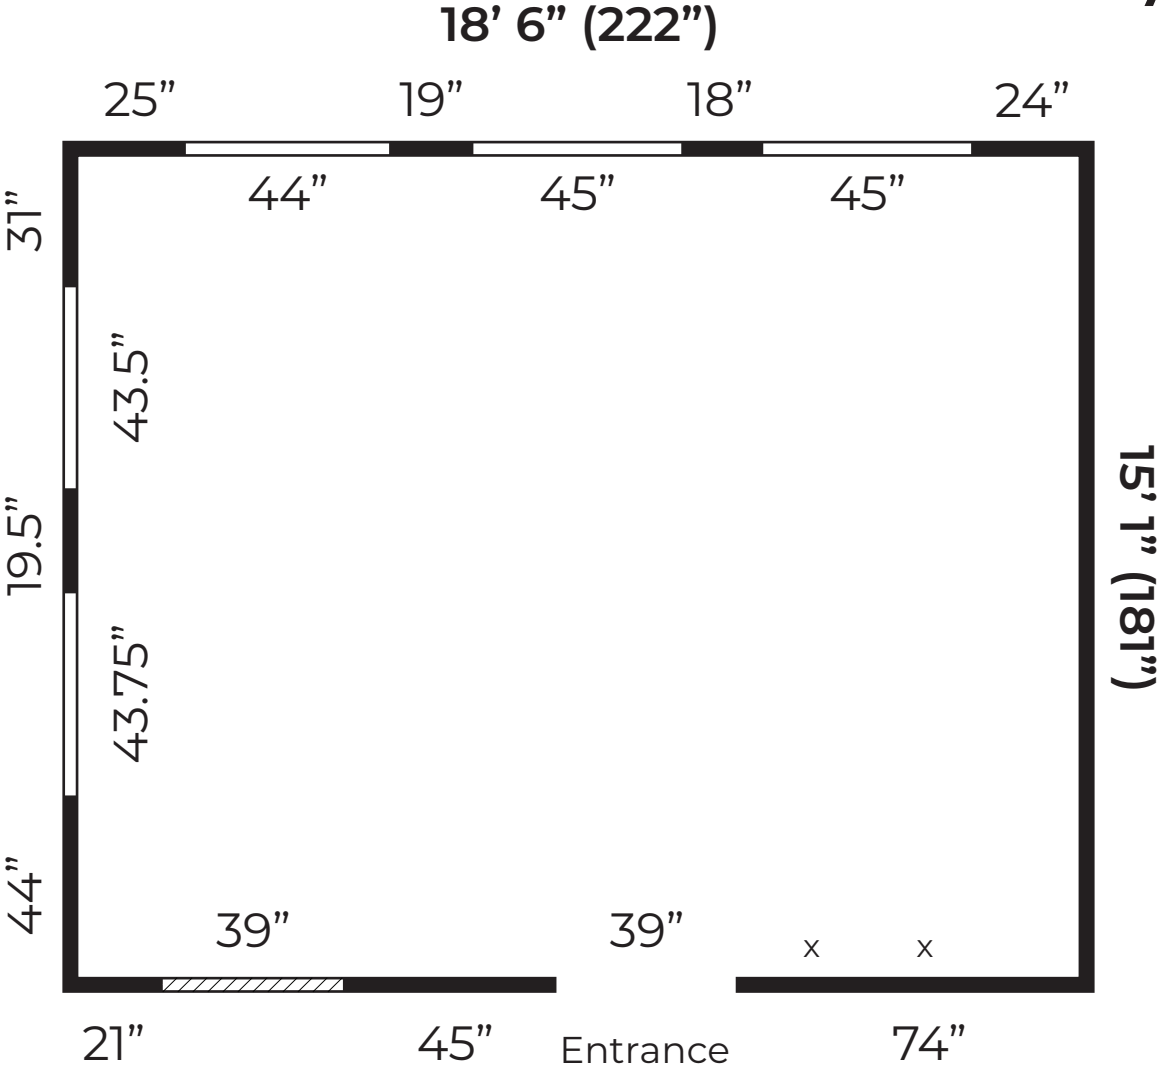

Ann Kitching Gallery

- Hangable Wall
- Windows
- Magnetic Door
- x Light Switches

Wall Space: 29 Linear feet or 884 cm
 Floor Space: 275 square feet