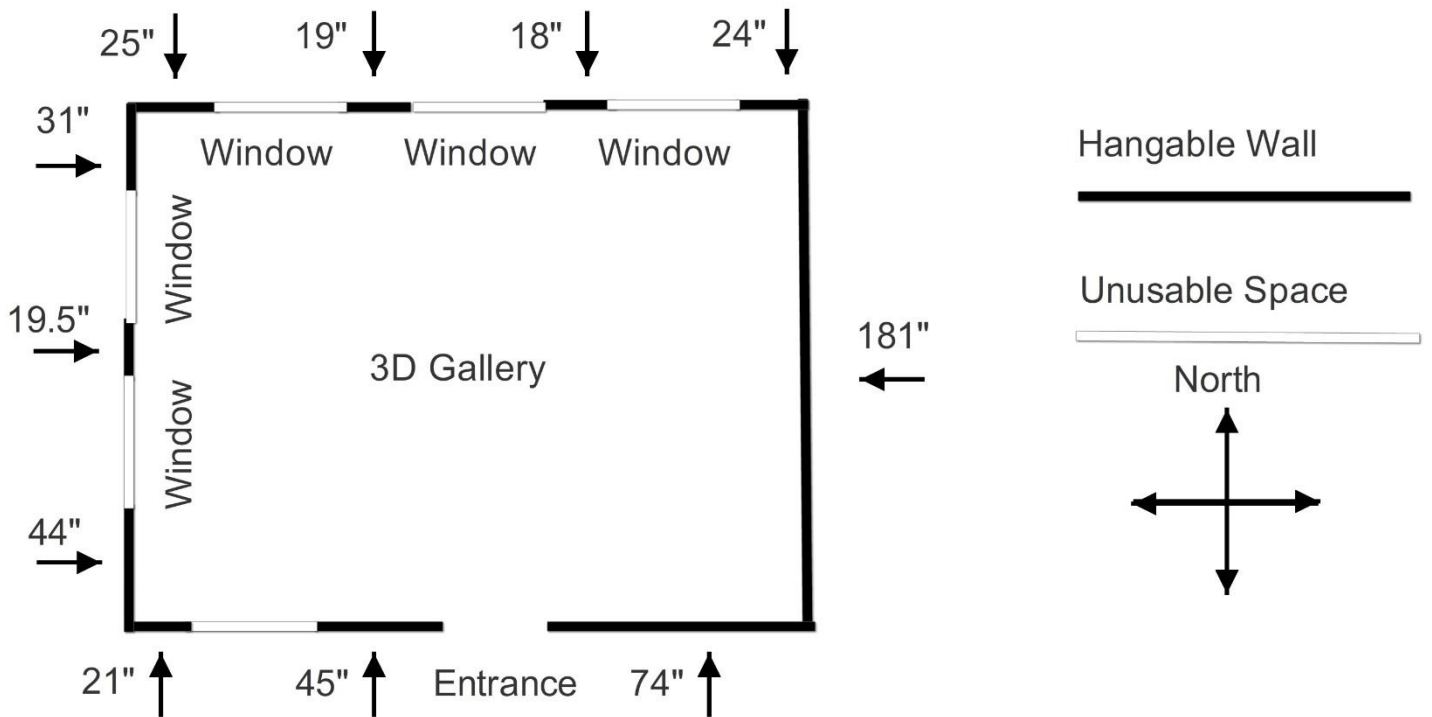

ANN KITCHING GALLERY

Wall Space – 884 cm or 29 linear feet

Floor Space – 280 SF