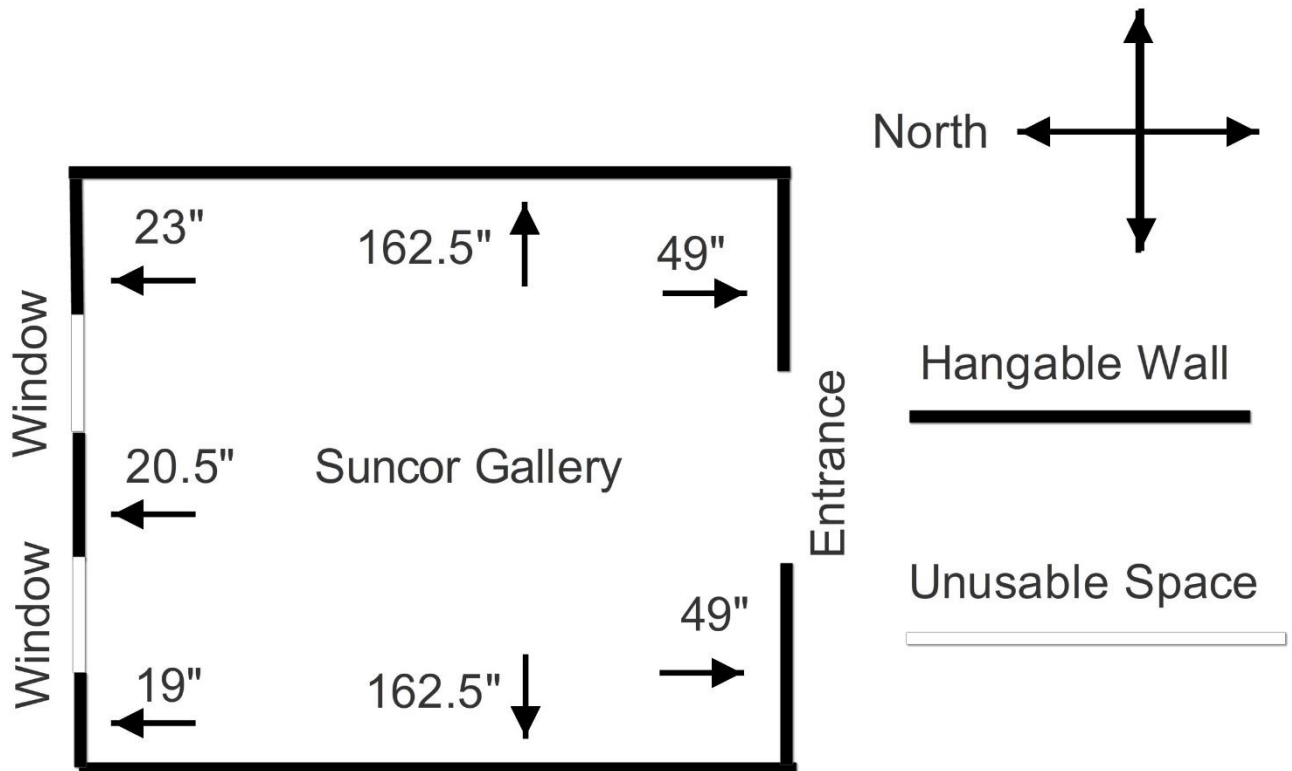

Suncor Gallery

Wall Space – 1219 cm or 40 linear feet

Floor Space – 145 SF